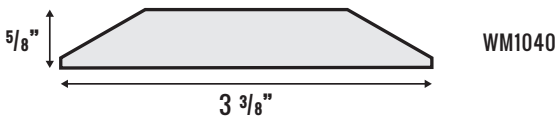

WM200

THRESHOLDS

WM1035

WM1038

WM1040

WM1043

18810 96 Ave, Surrey
BC, Canada V4N 3R1
WestcoastMoulding.com

Phone: 604-513-1138
1-800-667-5597
Fax: 604-513-1194