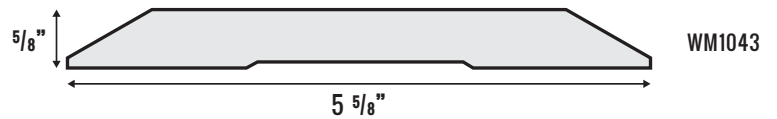

WM200

THRESHOLDS

WM1035

WM1038

WM1040

WM1043

18810 96 Ave, Surrey
BC, Canada V4N 3R1
WestcoastMoulding.com

Phone: 604-513-1138
1-800-667-5597
Fax: 604-513-1194