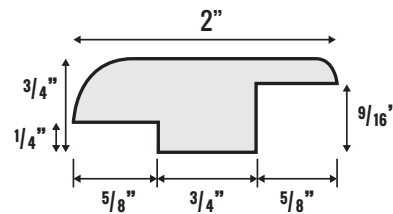

FLOOR MOULDINGS

AVAILABLE RED OAK, WHITE OAK, AND MAPLE. OTHER SPECIES UPON REQUEST

TRANSITIONS

WM1021

NOSINGS

SPECIAL ORDER

QUALITY PRODUCTS • DEPENDABLE PEOPLE

Wood Mouldings • Custom Woodworking • Columns • PVC Duraboard Products • Polyurethane & Polystyrene Mouldings
Lumber, Sheetgoods & Stair Components • Flexible Mouldings • Medium Density Fibreboard Mouldings