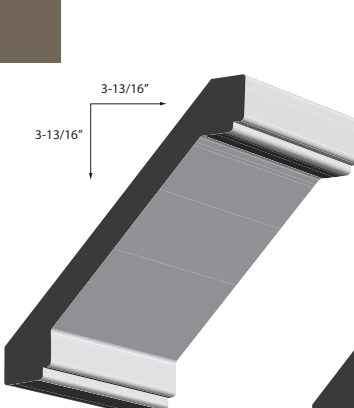

WM2301 Spec: 1/2" x 5"

MDF Baseboard

WM2303 Spec: 3/4" x 7"

MDF Baseboard

WM2304 Spec: 3/4" x 9"

HEADER

MDF Header
WM9379 Spec: 1-1/2" x 6-1/4"

BASEBOARDS

CHAIR RAILS

WM609
Spec: 11/16" x 3" (TOP)
WM614
Spec: 1-1/16" x 2-1/2"

ALIGN YOUR SPACE WITH THE WESTCOAST LINEAR LINES COLLECTION

AN EXCLUSIVE DESIGN FROM THE TEAM AT WESTCOAST MOULDING & MILLWORK LIMITED

CROWNS

MDF Crown
WM4295
Spec: 3/4" x 5-1/4"

MDF Crown
WM4297 Spec: 3/4" x 7-1/4"

AN ORIGINAL DESIGN AND STILL A FAVOURITE IS THE WESTCOAST LINEAR LINES COLLECTION. THE PARALLEL STEPS OR LINES OF THE PROFILES HELP ALIGN A SPACE CREATING HARMONY AND BALANCE FROM FLOOR TO CEILING.