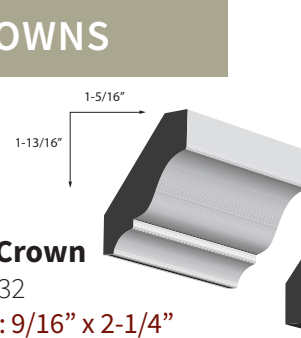

CROWNS

FJP Crown
WM432
Spec: 9/16" x 2-1/4"

MDF Crown
WM433
Spec: 9/16" x 3-1/4"