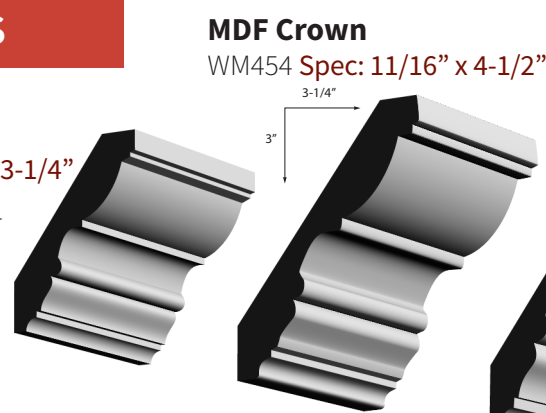

MDF Casing
WM1247
Spec: 1-3/16" x 4-1/2"

HEADERS

MDF Header
WM9382
Spec: 1-1/2" x 5-1/4"

MDF Header
WM9383
Spec: 1-1/2" x 6-1/4"

ONE OF OUR FIRST DESIGNS AND STILL A BEST SELLER IS THE WESTCOAST COVE COLLECTION. THE PROFILE FEATURES A SIMPLE SMOOTH CURVE BRACKETED BY CLEAN LINES SOLIDIFYING A SPACE AND CREATING A SENSE OF WELCOME AND ABUNDANCE.

BASEBOARDS

MDF Baseboard
WM2349 Spec: 5/8" x 5-1/4"

MDF Baseboard
WM2350 Spec: 11/16" x 7-1/4"

WINDOW SILL

MDF Sill Detail
WM3355
Spec: 1-1/2" x 2-1/2"

MDF Baseboard
WM2324 Spec: 3/4" x 9-1/4"

PANEL MOULDING

MDF Panel Moulding
WM3744
Spec: 13/16" x 1-3/4"

WM3745 Spec: 1" x 1-3/4"

SCAN QR CODE TO VIEW THE WESTCOAST MOULDING COLLECTIONS ONLINE

COMPOSE YOUR SPACE WITH THE WESTCOAST SOHO COLLECTION

A CURATED COLLECTION FROM THE TEAM AT WESTCOAST MOULDING & MILLWORK LIMITED

CROWNS

FJP Crown
WM453
Spec: 9/16" x 3-1/4"

MDF Crown
WM454 Spec: 11/16" x 4-1/2"

MDF Crown
WM455 Spec: 3/4" x 5-1/2"

INSPIRED BY THE RETRO COOL OF REFURBISHED MANHATTAN LOFTS AND THE BOHO LIFESTYLE, WE DEVELOPED THE WESTCOAST SOHO COLLECTION — A ROMANTIC COMPOSITION OF CURVES AND SOFT EDGES CREATING A SPACE THAT IS ARTISTIC AND FLOWY, YET MODERN AND ELEGANT.