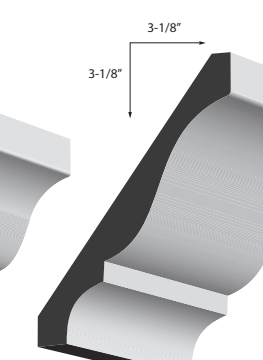

MDF Baseboard
WM2274
Spec: 5/8" x 7-1/4"

HEADERS

MDF Header
WM9393
Spec: 1-1/2" x 5-1/2"

MDF Header
WM9394
Spec: 1-1/2" x 6-1/2"

CHAIR RAIL

MDF Chair Rail
WM606
Spec: 7/16" x 2-1/4"

PANEL MOULDING

MDF Panel Moulding
WM267 Spec: 1/2" x 1-1/4"

MDF Crown
WM434
Spec: 9/16" x 4-1/4"

MDF Crown
WM435
Spec: 9/16" x 5-1/4"

MDF Crown
WM437
Spec: 9/16" x 7-1/4"

CASINGS

FJP Casing
WM114
Spec: 1/2" x 1-1/2"

MDF Casing
WM106
Spec: 11/16" x 2-3/4"

MDF Casing
WM116 Spec: 1" x 3-1/2"