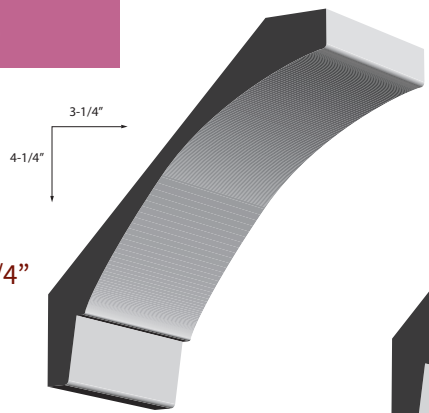

FJP Casing
WM117 Spec: 1-3/8" x 4"

BASEBOARDS

MDF Baseboard
WM236
Spec: 1/2" x 3-7/8"

MDF Baseboard
WM234
Spec: 5/8" x 4-1/8"

MDF Baseboard
WM235
Spec: 5/8" x 5-1/4"

MDF Baseboard
WM237
Spec: 5/8" x 7-1/4"

PANEL MOULDING

FJP PM
WM322
Spec: 1-3/16" x 1-3/4"

FJP PM
WM301
Spec: 3/4" x 1-3/16"

FJP PM
WM310
Spec: 3/4" x 1-1/4"

BRIDGE YOUR SPACE WITH THE WESTCOAST MARPOLE COLLECTION

A CURATED COLLECTION FROM THE TEAM AT WESTCOAST MOULDING & MILLWORK LIMITED

CROWNS

MDF Crown
WM4310
Spec: 1" x 5-1/4"

MDF Crown
WM4311
Spec: 1-3/16" x 7-1/4"

MDF Casing
WM1244 Spec: 1" x 4"

BASEBOARDS

MDF Baseboard
WM272 Spec: 5/8" x 4-1/8"

MDF Baseboard
WM253 Spec: 11/16" x 7-1/4"