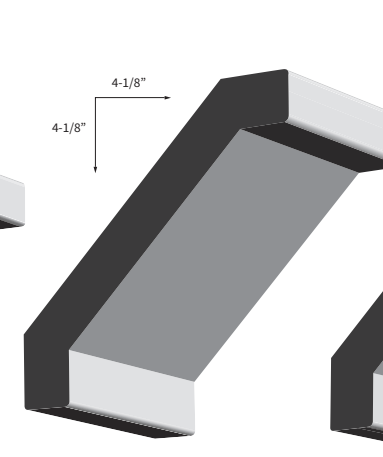

CASINGS

MDF Casing
WM1243 Spec: 11/16" x 3-1/4"

CROWNS

MDF Crown
WM448
Spec: 1" x 3-1/2"

MDF Crown
WM449 Spec: 1-3/16" x 5-3/4"

MDF Crown
WM450 Spec: 1-3/16" x 7-1/4"

CASINGS

MDF Casing
WM1238 Spec: 1" x 3-1/2"