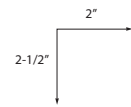

COMPOSE YOUR SPACE WITH THE WESTCOAST SOHO COLLECTION

A CURATED COLLECTION FROM THE TEAM AT WESTCOAST MOULDING & MILLWORK LIMITED

CROWNS

FJP Crown
WM453
Spec: 9/16" x 3-1/4"