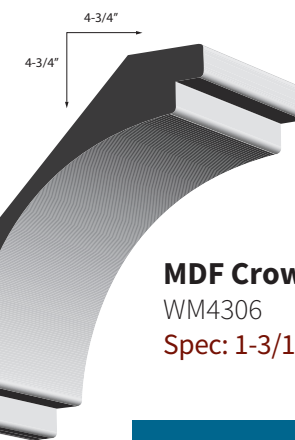

SOLIDIFY YOUR SPACE WITH THE WESTCOAST COVE COLLECTION

CROWNS

MDF Crown
WM4306
Spec: 1-3/16" x 6-3/4"