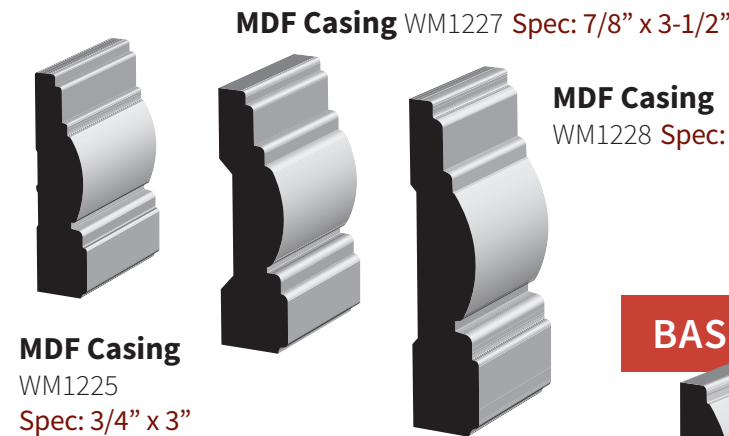

CROWNS

FJP Crown
WM453
Spec: 9/16" x 3-1/4"

MDF Crown
WM454 Spec: 11/16" x 4-1/2"

MDF Crown
WM455 Spec: 3/4" x 5-1/2"

INSPIRED BY THE RETRO COOL OF REFURBISHED MANHATTAN LOFTS AND THE BOHO LIFESTYLE, WE DEVELOPED THE WESTCOAST SOHO COLLECTION — A ROMANTIC COMPOSITION OF CURVES AND SOFT EDGES CREATING A SPACE THAT IS ARTISTIC AND FLOWY, YET MODERN AND ELEGANT.

CASINGS

MDF Casing
WM1225
Spec: 3/4" x 3"

MDF Casing WM1227 Spec: 7/8" x 3-1/2"

MDF Casing
WM1228 Spec: 1" x 4-1/2"

PANEL MOULDING

MDF Panel Moulding
WM3714 Spec: 3/4" x 1-3/8"

WM321 Spec: 11/16" x 1-1/2"

MDF Baseboard