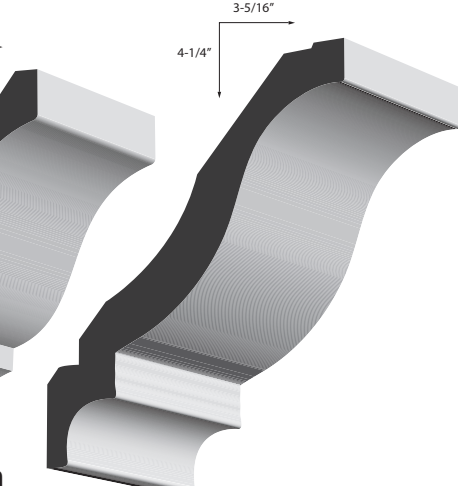

MDF Baseboard
WM2274
Spec: 5/8" x 7-1/4"

HEADERS

MDF Header
WM9393
Spec: 1-1/2" x 5-1/2"

MDF Header
WM9394
Spec: 1-1/2" x 6-1/2"

CHAIR RAIL

MDF Chair Rail
WM606
Spec: 7/16" x 2-1/4"

PANEL MOULDING

MDF Panel Moulding
WM267 Spec: 1/2" x 1-1/4"

REIMAGINE YOUR SPACE WITH THE WESTCOAST REVIVAL COLLECTION

A CURATED COLLECTION FROM THE TEAM AT WESTCOAST MOULDING & MILLWORK LIMITED

CROWNS

FJP Crown
WM432
Spec: 9/16" x 2-1/4"

MDF Crown
WM433
Spec: 9/16" x 3-1/4"

MDF Crown
WM434
Spec: 9/16" x 4-1/4"

MDF Crown
WM435
Spec: 9/16" x 5-1/4"

MDF Crown
WM437
Spec: 9/16" x 7-1/4"

CASINGS

FJP Casing
WM114
Spec: 1/2" x 1-1/2"

MDF Casing
WM106
Spec: 11/16" x 2-3/4"

MDF Casing
WM116 Spec: 1" x 3-1/2"