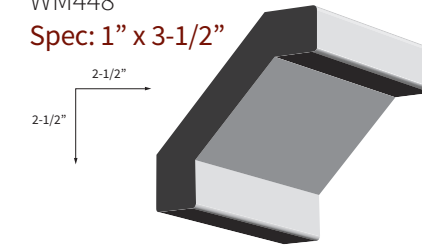

CROWNS

MDF Crown
WM448
Spec: 1" x 3-1/2"

MDF Crown
WM449 Spec: 1-3/16" x 5-3/4"