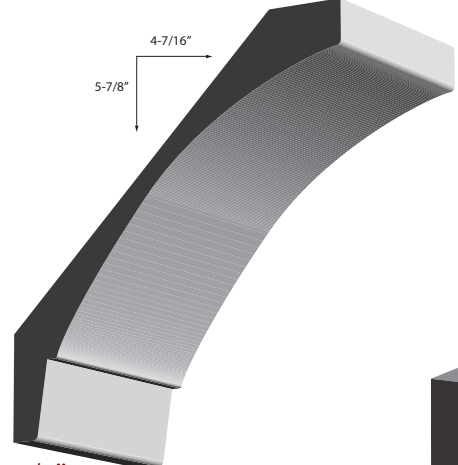

CROWNS

MDF Crown
WM4310
Spec: 1" x 5-1/4"

MDF Crown
WM4311
Spec: 1-3/16" x 7-1/4"

CASINGS

MDF Casing
WM157
Spec: 11/16" x 2-3/4"

MDF Casing
WM158
Spec: 11/16" x 3-1/2"

BASEBOARDS

MDF Baseboard
WM273
Spec: 5/8" x 5-1/2"