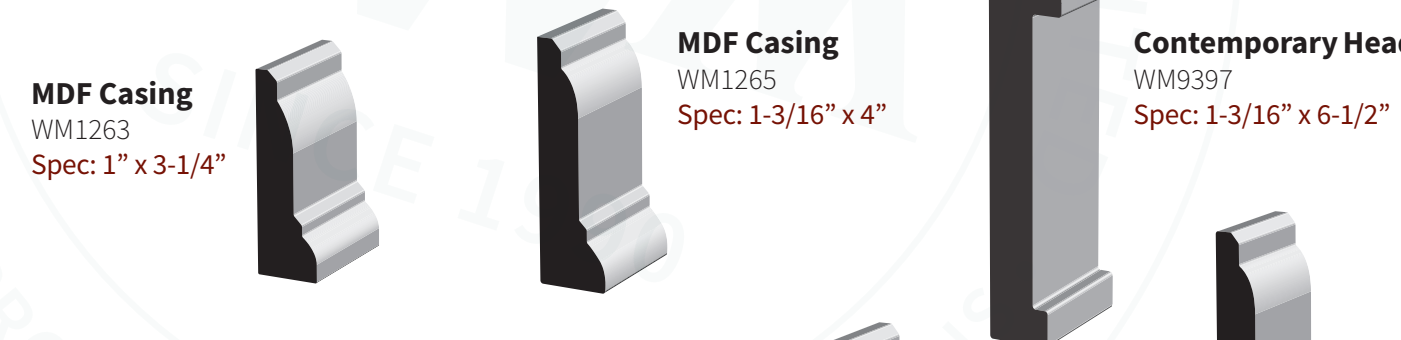

CROWNS

MDF Crown
 WM4366
 Spec: 1" x 6-1/4"

MDF Crown
 WM4368
 Spec: 1" x 8-1/4"

MDF Header
 WM9366
 Spec: 1-1/2" x 6-1/4"

CASINGS

MDF Casing
 WM1263
 Spec: 1" x 3-1/4"

MDF Casing
 WM1265
 Spec: 1-3/16" x 4"