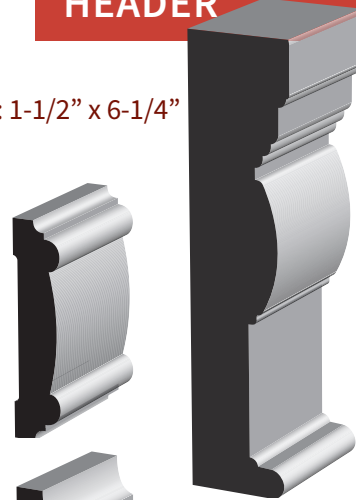

WM2301 Spec: 1/2" x 5"

MDF Baseboard

WM2303 Spec: 3/4" x 7"

MDF Baseboard

WM2304 Spec: 3/4" x 9"

HEADER

MDF Header
WM9379 Spec: 1-1/2" x 6-1/4"

BASEBOARDS