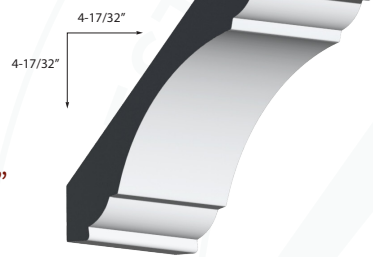

CROWNS

MDF Crown
WM4477
Spec: 1" x 6-3/8"