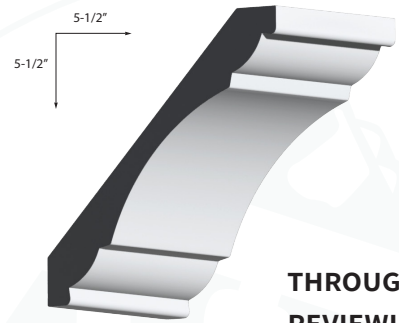

CROWNS

MDF Crown
WM4478 Spec: 1" x 7-3/4"