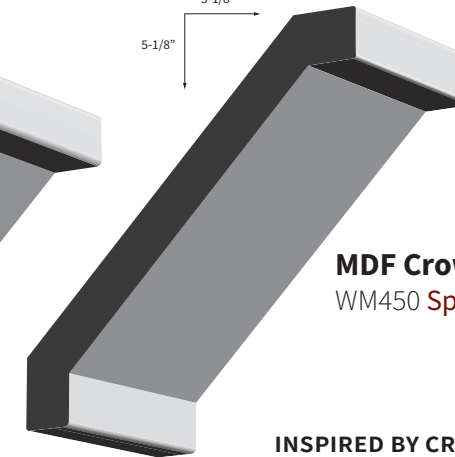

CROWNS

MDF Crown
WM4310
Spec: 1" x 5-1/4"

MDF Crown
WM4311
Spec: 1-3/16" x 7-1/4"

MDF Casing
WM1244 Spec: 1" x 4"

BASEBOARDS

MDF Baseboard
WM272 Spec: 5/8" x 4-1/8"

MDF Baseboard
WM253 Spec: 11/16" x 7-1/4"

MDF Baseboard
*WM254 Spec: 3/4" x 9-1/4"

INSPIRED BY CLASSIC VANCOUVER ARCHITECTURE AND DESIGN FOUND BRIDGING THE MANY DIVERSE NEIGHBOURHOODS OF THIS CITY, WE PUT TOGETHER THE WESTCOAST MARPOLE COLLECTION —BRIDGE YOUR SPACE WITH SOLID FACINGS AND CLEAN LINES.

CASINGS

MDF Casing
WM1243 Spec: 11/16" x 3-1/4"

CROWNS

MDF Crown
WM448
Spec: 1" x 3-1/2"

MDF Crown
WM449 Spec: 1-3/16" x 5-3/4"

MDF Crown
WM450 Spec: 1-3/16" x 7-1/4"

CASINGS

MDF Casing
WM1238 Spec: 1" x 3-1/2"