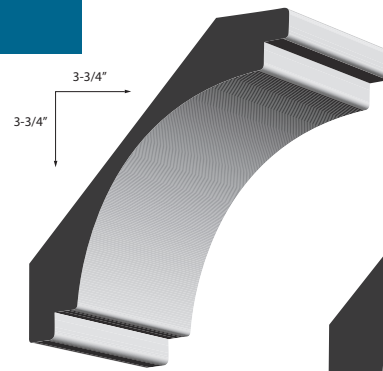

SOLIDIFY YOUR SPACE WITH THE WESTCOAST COVE COLLECTION

CROWNS

MDF Crown
WM4305
Spec: 1" x 5-1/4"