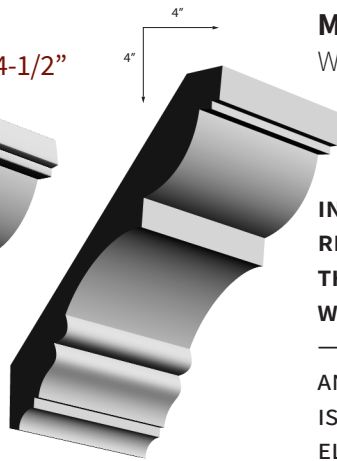

CROWNS

FJP Crown
WM453
Spec: 9/16" x 3-1/4"

MDF Crown
WM454 Spec: 11/16" x 4-1/2"

MDF Crown
WM455 Spec: 3/4" x 5-1/2"

INSPIRED BY THE RETRO COOL OF REFURBISHED MANHATTAN LOFTS AND THE BOHO LIFESTYLE, WE DEVELOPED THE WESTCOAST SOHO COLLECTION — A ROMANTIC COMPOSITION OF CURVES AND SOFT EDGES CREATING A SPACE THAT IS ARTISTIC AND FLOWY, YET MODERN AND ELEGANT.