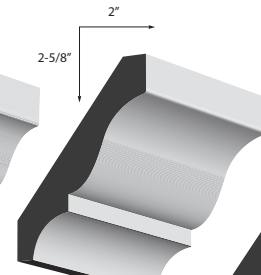

CROWNS

MDF Crown
WM4310
Spec: 1" x 5-1/4"

MDF Crown
WM4311
Spec: 1-3/16" x 7-1/4"

CASINGS

MDF Casing
WM157
Spec: 11/16" x 2-3/4"

MDF Casing
WM158
Spec: 11/16" x 3-1/2"

BASEBOARDS

MDF Baseboard
WM273
Spec: 5/8" x 5-1/2"

MDF Baseboard
WM2274
Spec: 5/8" x 7-1/4"

HEADERS

MDF Header
WM9393
Spec: 1-1/2" x 5-1/2"

MDF Header
WM9394
Spec: 1-1/2" x 6-1/2"

CHAIR RAIL

MDF Chair Rail
WM606
Spec: 7/16" x 2-1/4"

PANEL MOULDING

MDF Panel Moulding
WM267 Spec: 1/2" x 1-1/4"

REIMAGINE YOUR SPACE WITH THE WESTCOAST REVIVAL COLLECTION

A CURATED COLLECTION FROM THE TEAM AT WESTCOAST MOULDING & MILLWORK LIMITED

CROWNS

FJP Crown
WM432
Spec: 9/16" x 2-1/4"

MDF Crown
WM433
Spec: 9/16" x 3-1/4"

MDF Crown
WM434
Spec: 9/16" x 4-1/4"

MDF Crown
WM435
Spec: 9/16" x 5-1/4"

MDF Crown
WM437
Spec: 9/16" x 7-1/4"

CASINGS

FJP Casing
WM114
Spec: 1/2" x 1-1/2"

MDF Casing
WM106
Spec: 11/16" x 2-3/4"

MDF Casing
WM116 Spec: 1" x 3-1/2"