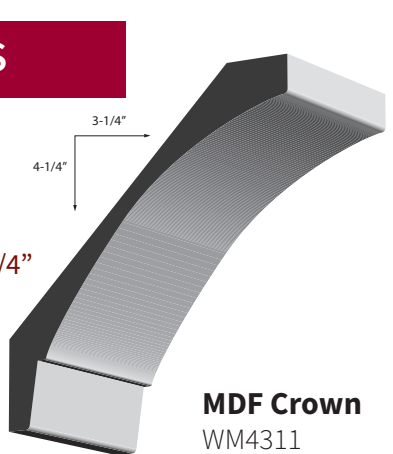

4-13/16"
4-15/16"

CASINGS

MDF Casing
WM141
Spec: 11/16" x 2-1/4"

MDF Casing
WM147
Spec: 1" x 4-1/2"

BASEBOARDS

MDF Baseboard
WM2315
Spec: 5/8" x 5-1/4"

MDF Baseboard
WM2317
Spec: 3/4" x 7-1/4"

MDF Baseboard
WM2319
Spec: 3/4" x 9-1/4"

PANEL MOULDINGS

MDF PM
WM6432
Spec: 1/2" x 1-3/4"

MDF PM
WM300
Spec: 13/16" x 1-1/2"

ENLIVEN YOUR SPACE WITH THE WESTCOAST ESPLANADE COLLECTION

A CURATED COLLECTION FROM THE TEAM AT WESTCOAST MOULDING & MILLWORK LIMITED

CROWNS

MDF Crown
WM4310
Spec: 1" x 5-1/4"

MDF Crown
WM4311
Spec: 1-3/16" x 7-1/4"

CASINGS

MDF Casing
WM157
Spec: 11/16" x 2-3/4"

MDF Casing
WM158
Spec: 11/16" x 3-1/2"

BASEBOARDS

MDF Baseboard
WM273
Spec: 5/8" x 5-1/2"