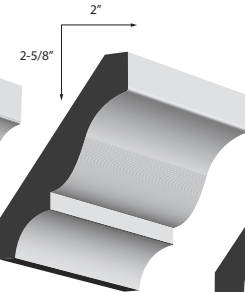

CROWNS

FJP Crown

WM432

Spec: 9/16" x 2-1/4"

1-13/16"
1-5/16"

MDF Crown

WM433

Spec: 9/16" x 3-1/4"