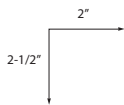

COMPOSE YOUR SPACE WITH THE WESTCOAST SOHO COLLECTION

A CURATED COLLECTION FROM THE TEAM AT WESTCOAST MOULDING & MILLWORK LIMITED

CROWNS

FJP Crown

WM453

Spec: 9/16" x 3-1/4"