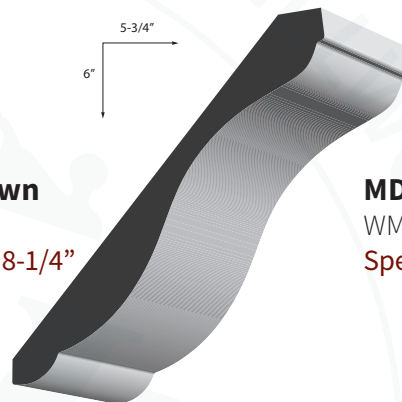

Spec: 1-3/16" x 2-7/16"

HEADERS

Contemporary MDF Header

WM9397

Spec: 1-3/16" x 6-1/2"

MDF Header

WM9393

Spec: 1-1/2" x 5-1/2"

Spec: 1-1/2" x 1-1/2"

WM352

Spec: 1" x 1-1/2"

WM353

Spec: 1-1/4" x 1-1/16"

BASEBOARD

MDF Baseboard

WM2349 Spec: 5/8" x 5-1/4"

MDF Chair Rail

WM6235

Spec: 1" x 3-1/2"

CHAIR RAIL

REFINE YOUR SPACE WITH THE WESTCOAST CLASSIC COLLECTION

AN EXCLUSIVE DESIGN FROM THE TEAM AT WESTCOAST MOULDING & MILLWORK LIMITED

CROWNS

MDF Crown
WM4366
Spec: 1" x 6-1/4"

MDF Crown
WM4368
Spec: 1" x 8-1/4"

MDF Header
WM9366
Spec: 1-1/2" x 6-1/4"

CASINGS

MDF Casing
WM1263
Spec: 1" x 3-1/4"

MDF Casing
WM1265
Spec: 1-3/16" x 4"

Contemporary Header
WM9397
Spec: 1-3/16" x 6-1/2"