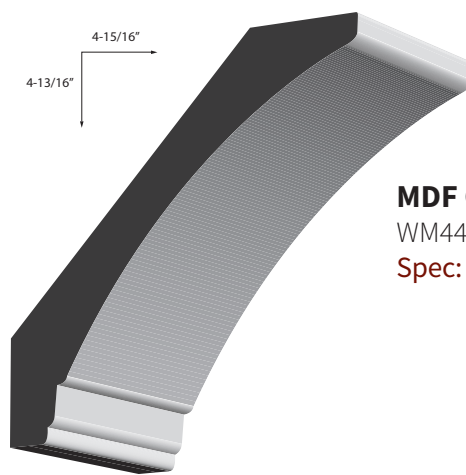

Spec: 1/2" x 3-1/4"

MDF Baseboard

WM244

Spec: 1/2" x 4-1/4"

MDF Baseboard

WM245

Spec: 1/2" x 5-1/4"

MDF Baseboard

WM247

Spec: 1/2" x 7-1/4"

Dimensions listed are CLOSE REPRESENTATIONS OF THE PROFILE SHOWN. Please confirm actual size and availability. *Denotes Special or Custom Order.

WESTCOAST MOULDING & MILLWORK LIMITED | 18810 96th AVENUE, SURREY, BRITISH COLUMBIA, CANADA V4N 3R1 | T 604.513.1138 (OFFICE/SALES)

HIGHLIGHT YOUR SPACE WITH THE WESTCOAST SOUTHLANDS COLLECTION

A CURATED COLLECTION FROM THE TEAM AT WESTCOAST MOULDING & MILLWORK LIMITED

CROWNS

MDF Crown
WM4429
Spec: 1-1/4" x 5-1/4"

MDF Crown
WM4430
Spec: 1-1/4" x 6-3/4"