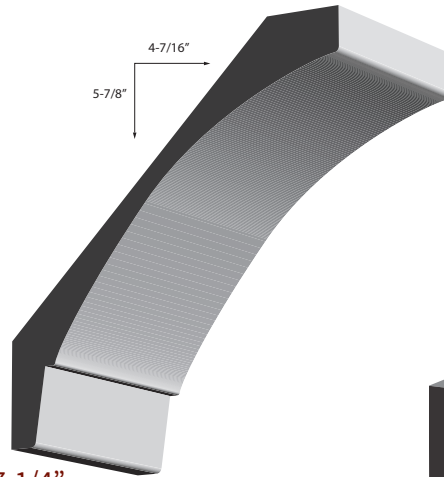

CROWNS

MDF Crown

WM4310

Spec: 1" x 5-1/4"

MDF Crown

WM4311

Spec: 1-3/16" x 7-1/4"

HEADERS

MDF Header

WM9393

Spec: 1-1/2" x 5-1/2"

MDF Header

WM9394

Spec: 1-1/2" x 6-1/2"

CASINGS

MDF Casing