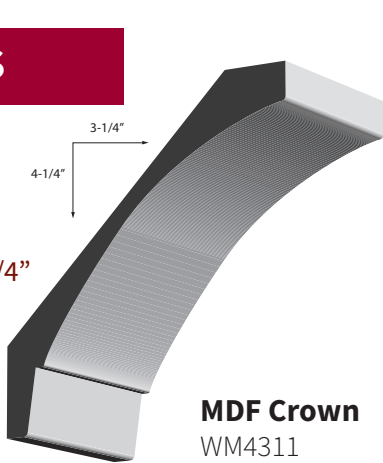

CASINGS

MDF Casing
WM141
Spec: 11/16" x 2-1/4"

MDF Casing
WM147
Spec: 1" x 4-1/2"

BASEBOARDS

MDF Baseboard
WM2315
Spec: 5/8" x 5-1/4"

MDF Baseboard
WM2317
Spec: 3/4" x 7-1/4"

MDF Baseboard
WM2319
Spec: 3/4" x 9-1/4"

PANEL MOULDINGS

MDF PM
WM6432
Spec: 1/2" x 1-3/4"

MDF PM
WM300
Spec: 13/16" x 1-1/2"

ENLIVEN YOUR SPACE WITH THE WESTCOAST ESPLANADE COLLECTION

A CURATED COLLECTION FROM THE TEAM AT WESTCOAST MOULDING & MILLWORK LIMITED

CROWNS

MDF Crown

WM4310

Spec: 1" x 5-1/4"

MDF Crown

WM4311

Spec: 1-3/16" x 7-1/4"

HEADERS