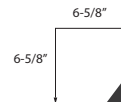

MDF Crown

WM4427 Spec: 1-3/16" x 7-3/4"