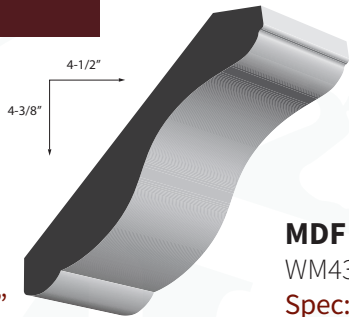

Spec: 1-3/16" x 2-7/16"

HEADERS

Contemporary MDF Header

WM9397

Spec: 1-3/16" x 6-1/2"

MDF Header

WM9393

Spec: 1-1/2" x 5-1/2"

Spec: 1-1/2" x 1-1/2"

WM352

Spec: 1" x 1-1/2"

WM353

Spec: 1-1/4" x 1-1/16"

BASEBOARD

MDF Baseboard

WM2349 Spec: 5/8" x 5-1/4"

MDF Chair Rail

WM6235

Spec: 1" x 3-1/2"

CHAIR RAIL

REFINE YOUR SPACE WITH THE WESTCOAST CLASSIC COLLECTION

AN EXCLUSIVE DESIGN FROM THE TEAM AT WESTCOAST MOULDING & MILLWORK LIMITED

CROWNS

MDF Crown
WM4366
Spec: 1" x 6-1/4"

MDF Crown
WM4368
Spec: 1" x 8-1/4"

MDF Header
WM9366
Spec: 1-1/2" x 6-1/4"

CASINGS

MDF Casing
WM1263
Spec: 1" x 3-1/4"

MDF Casing
WM1265
Spec: 1-3/16" x 4"

Contemporary Header
WM9397
Spec: 1-3/16" x 6-1/2"