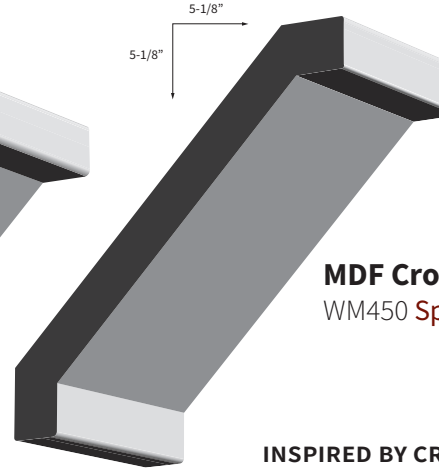

MDF Baseboard
WM253 Spec: 11/16" x 7-1/4"

MDF Baseboard
* WM254 Spec: 3/4" x 9-1/4"

INSPIRED BY CLASSIC VANCOUVER ARCHITECTURE AND DESIGN FOUND BRIDGING THE MANY DIVERSE NEIGHBOURHOODS OF THIS CITY, WE PUT TOGETHER THE WESTCOAST MARPOLE COLLECTION —BRIDGE YOUR SPACE WITH SOLID FACINGS AND CLEAN LINES.

CRAFT YOUR SPACE WITH THE WESTCOAST CRAFTSMAN COLLECTION

A CURATED COLLECTION FROM THE TEAM AT WESTCOAST MOULDING & MILLWORK LIMITED

CROWNS

MDF Crown

WM448

Spec: 1" x 3-1/2"

MDF Crown

WM449 Spec: 1-3/16" x 5-3/4"