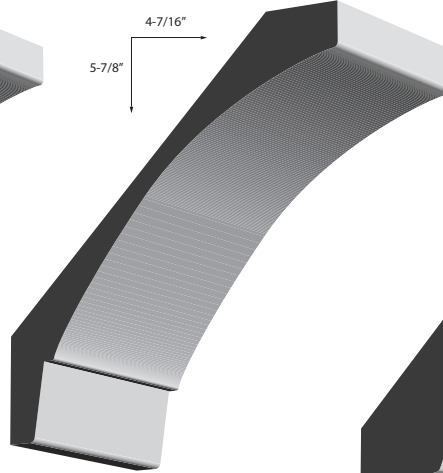

FJP PM

WM310

Spec: 3/4" x 1-1/4"

BRIDGE YOUR SPACE WITH THE WESTCOAST MARPOLE COLLECTION

A CURATED COLLECTION FROM THE TEAM AT WESTCOAST MOULDING & MILLWORK LIMITED

CROWNS

MDF Crown
WM4310
Spec: 1" x 5-1/4"