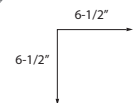

MDF Crown
WM4311
Spec: 1-3/16" x 7-1/4"

MDF Crown
WM4329
Spec: 1-3/16" x 9"

CASINGS

MDF Casing
WM1243 Spec: 11/16" x 3-1/4"

MDF Casing
WM1244 Spec: 1" x 4"

BASEBOARDS

MDF Baseboard
WM272 Spec: 5/8" x 4-1/8"