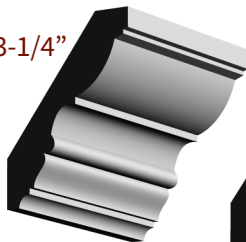

MDF Baseboard

WM2324 Spec: 3/4" x 9-1/4"

COMPOSE YOUR SPACE WITH THE WESTCOAST SOHO COLLECTION

A CURATED COLLECTION FROM THE TEAM AT WESTCOAST MOULDING & MILLWORK LIMITED

CROWNS

FJP Crown

WM453

Spec: 9/16" x 3-1/4"