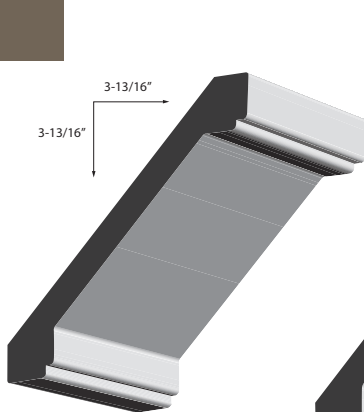

ALIGN YOUR SPACE WITH THE WESTCOAST LINEAR LINES COLLECTION

AN EXCLUSIVE DESIGN FROM THE TEAM AT WESTCOAST MOULDING & MILLWORK LIMITED

CROWNS

MDF Crown

WM4295

Spec: 3/4" x 5-1/4"

MDF Crown

WM4297 Spec: 3/4" x 7-1/4"