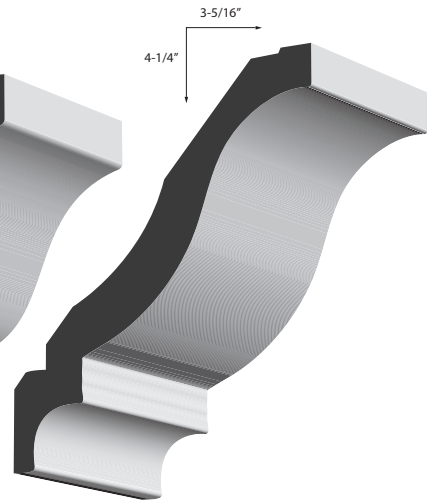

MDF Crown

WM437

Spec: 9/16" x 7-1/4"

CASINGS

FJP Casing

WM114

Spec: 1/2" x 1-1/2"