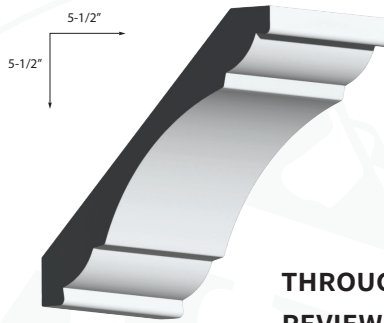

CROWNS

MDF Crown
WM4478 Spec: 1" x 7-3/4"