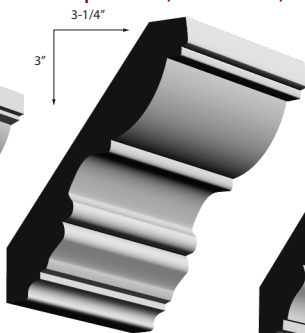

MDF Crown

WM454 Spec: 11/16" x 4-1/2"

MDF Crown

WM455 Spec: 3/4" x 5-1/2"

INSPIRED BY THE RETRO COOL OF REFURBISHED MANHATTAN LOFTS AND THE BOHO LIFESTYLE, WE DEVELOPED THE WESTCOAST SOHO COLLECTION — A ROMANTIC COMPOSITION OF CURVES AND SOFT EDGES CREATING A SPACE THAT IS ARTISTIC AND FLOWY, YET MODERN AND ELEGANT.