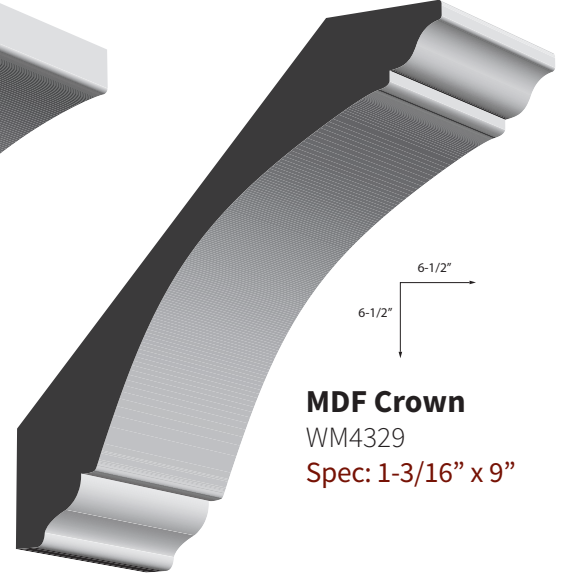

Spec: 5/8" x 7-1/4"

PANEL MOULDING

FJP PM

WM322

Spec: 1-3/16" x 1-3/4"

FJP PM

WM301

Spec: 3/4" x 1-3/16"

FJP PM

WM310

Spec: 3/4" x 1-1/4"

BRIDGE YOUR SPACE WITH THE WESTCOAST MARPOLE COLLECTION

A CURATED COLLECTION FROM THE TEAM AT WESTCOAST MOULDING & MILLWORK LIMITED

CROWNS

MDF Crown
WM4310
Spec: 1" x 5-1/4"

MDF Crown
WM4311
Spec: 1-3/16" x 7-1/4"

MDF Crown
WM4329
Spec: 1-3/16" x 9"

CASINGS

MDF Casing
WM1243 Spec: 11/16" x 3-1/4"

MDF Casing
WM1244 Spec: 1" x 4"

BASEBOARDS

MDF Baseboard
WM272 Spec: 5/8" x 4-1/8"

MDF Baseboard
WM253 Spec: 11/16" x 7-1/4"

MDF Baseboard
* WM254 Spec: 3/4" x 9-1/4"

INSPIRED BY CLASSIC VANCOUVER ARCHITECTURE AND DESIGN FOUND BRIDGING THE MANY DIVERSE NEIGHBOURHOODS OF THIS CITY, WE PUT TOGETHER THE WESTCOAST MARPOLE COLLECTION —BRIDGE YOUR SPACE WITH SOLID FACINGS AND CLEAN LINES.