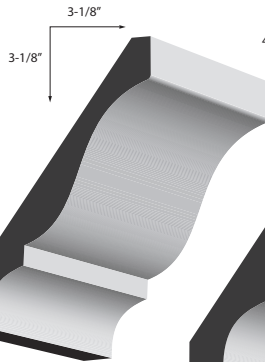

MDF Crown

WM434

Spec: 9/16" x 4-1/4"