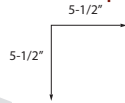

MDF Crown

WM4427 Spec: 1-3/16" x 7-3/4"