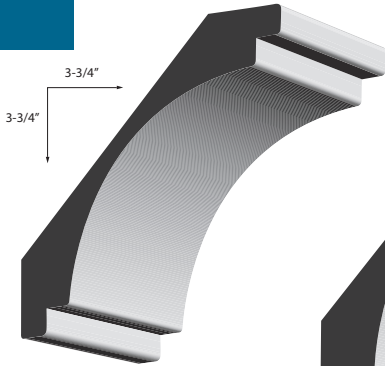

SOLIDIFY YOUR SPACE WITH THE WESTCOAST COVE COLLECTION

CROWNS

MDF Crown

WM4305

Spec: 1" x 5-1/4"

MDF Crown

WM4306

Spec: 1-3/16" x 6-3/4"

ONE OF OUR FIRST DESIGNS AND STILL A BEST SELLER IS THE WESTCOAST COVE COLLECTION. THE PROFILE FEATURES A SIMPLE SMOOTH CURVE BRACKETED BY CLEAN LINES SOLIDIFYING A SPACE AND CREATING A SENSE OF WELCOME AND ABUNDANCE.

CASINGS

MDF Casing

WM1223

Spec: 11/16" x 3"