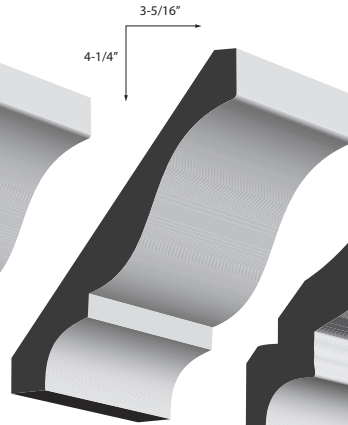

MDF Crown

WM434

Spec: 9/16" x 4-1/4"

MDF Crown

WM435

Spec: 9/16" x 5-1/4"

MDF Crown

WM437