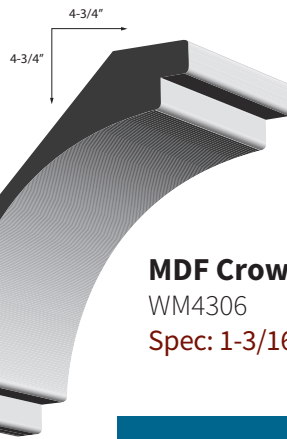

MDF Crown
WM4368
Spec: 1" x 8-1/4"

MDF Header
WM9366
Spec: 1-1/2" x 6-1/4"

CASINGS

MDF Casing
WM1263
Spec: 1" x 3-1/4"

MDF Casing
WM1265
Spec: 1-3/16" x 4"

Contemporary Header
WM9397
Spec: 1-3/16" x 6-1/2"

BASEBOARDS

MDF Baseboard
WM2475
Spec: 5/8" x 5-1/2"

MDF Baseboard
WM2477
Spec: 3/4" x 7-1/4"

MDF Baseboard
WM2479
Spec: 3/4" x 9-1/4"

SOLIDIFY YOUR SPACE WITH THE WESTCOAST COVE COLLECTION

CROWNS

MDF Crown

WM4305

Spec: 1" x 5-1/4"

MDF Crown

WM4306

Spec: 1-3/16" x 6-3/4"

ONE OF OUR FIRST DESIGNS AND STILL A BEST SELLER IS THE WESTCOAST COVE COLLECTION. THE PROFILE FEATURES A SIMPLE SMOOTH CURVE BRACKETED BY CLEAN LINES SOLIDIFYING A SPACE AND CREATING A SENSE OF WELCOME AND ABUNDANCE.