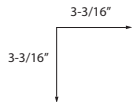

CREATE YOUR SPACE WITH THE WESTCOAST KITSILANO COLLECTION

A CURATED COLLECTION FROM THE TEAM AT WESTCOAST MOULDING & MILLWORK LIMITED

CROWNS

MDF Crown

WM424

Spec: 7/8" x 4-1/2"