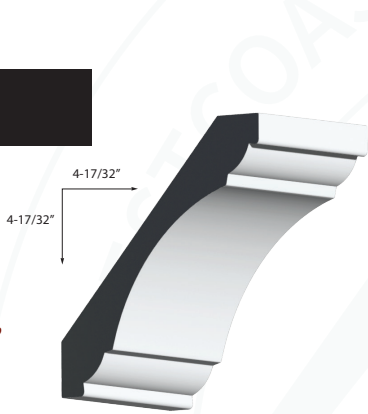

CROWNS

MDF Crown
WM4477
Spec: 1" x 6-3/8"