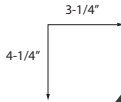

MDF Crown
WM4311
Spec: 1-3/16" x 7-1/4"

MDF Crown
WM4329
Spec: 1-3/16" x 9"

CASINGS

MDF Casing
WM1243 Spec: 11/16" x 3-1/4"

MDF Casing
WM1244 Spec: 1" x 4"

BASEBOARDS

MDF Baseboard
WM272 Spec: 5/8" x 4-1/8"