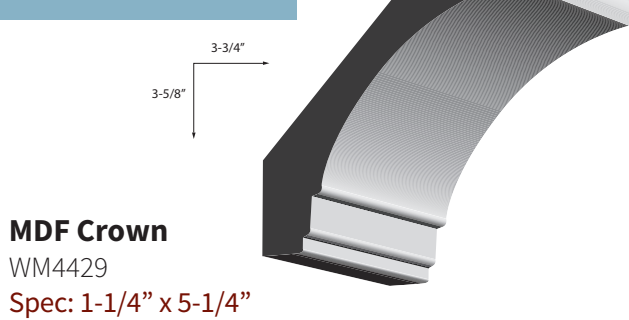

HIGHLIGHT YOUR SPACE WITH THE WESTCOAST SOUTHLANDS COLLECTION

A CURATED COLLECTION FROM THE TEAM AT WESTCOAST MOULDING & MILLWORK LIMITED

CROWNS

MDF Crown
WM4429
Spec: 1-1/4" x 5-1/4"