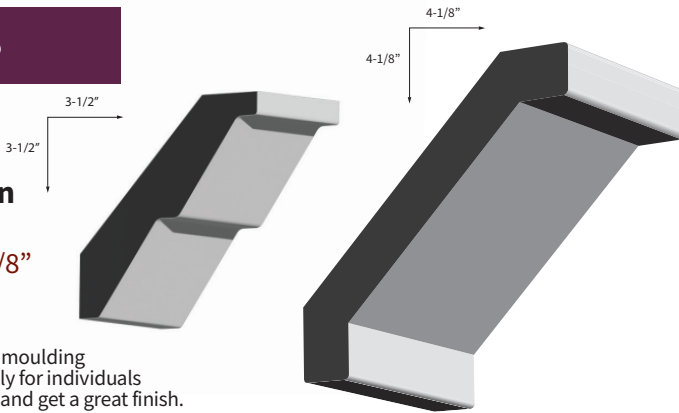

AN EXCLUSIVE DESIGN FROM THE TEAM AT WESTCOAST MOULDING & MILLWORK LIMITED

CROWNS

FOAM Crown

54NC4H905

Spec: 1" x 5-1/8"

Easy-to-install lightweight crown moulding designed specifically for individuals to install with ease and get a great finish.