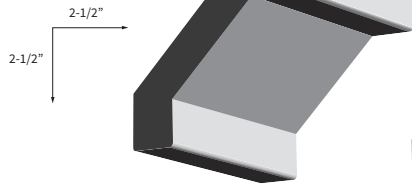

CRAFT YOUR SPACE WITH THE WESTCOAST CRAFTSMAN COLLECTION

A CURATED COLLECTION FROM THE TEAM AT WESTCOAST MOULDING & MILLWORK LIMITED

CROWNS

MDF Crown

WM448

Spec: 1" x 3-1/2"

MDF Crown

WM449 Spec: 1-3/16" x 5-3/4"