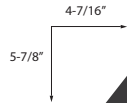

MDF Crown
WM4311
Spec: 1-3/16" x 7-1/4"

MDF Crown
WM4329
Spec: 1-3/16" x 9"

CASINGS

MDF Casing
WM1243 Spec: 11/16" x 3-1/4"

MDF Casing
WM1244 Spec: 1" x 4"

BASEBOARDS

MDF Baseboard
WM272 Spec: 5/8" x 4-1/8"