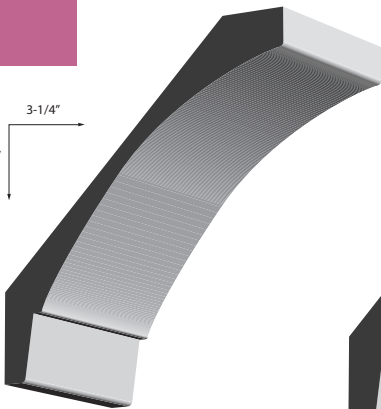

FJP PM

WM310

Spec: 3/4" x 1-1/4"

BRIDGE YOUR SPACE WITH THE WESTCOAST MARPOLE COLLECTION

A CURATED COLLECTION FROM THE TEAM AT WESTCOAST MOULDING & MILLWORK LIMITED

CROWNS

MDF Crown
WM4310
Spec: 1" x 5-1/4"