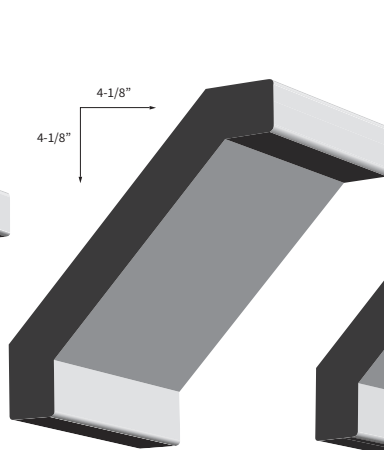

CRAFT YOUR SPACE WITH THE WESTCOAST CRAFTSMAN COLLECTION

A CURATED COLLECTION FROM THE TEAM AT WESTCOAST MOULDING & MILLWORK LIMITED

CROWNS

MDF Crown

WM448

Spec: 1" x 3-1/2"

MDF Crown

WM449 Spec: 1-3/16" x 5-3/4"