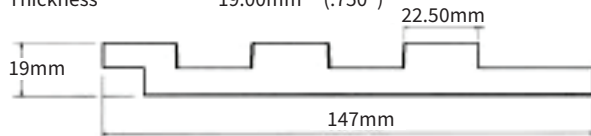

PROFILES

Tambour/Slat Wall Profile

Width 147mm (5.75")
 Length 3048mm (120")
 Thickness 19.00mm (.75")

Concave Profile

Width 110mm (4.30")
 Length 3048mm (120")
 Thickness 19.00mm (.75")

WOODGRAINS

Pecan Snow

Convex Profile

Width 110mm (4.30")
 Length 3048mm (120")
 Thickness 19.00mm (.75")

Contemporary Shiplap

Width 110mm (4.30")
 Length 3048mm (120")
 Thickness 12.60mm (.50")

Standard Shiplap

Width 140mm (5.50")
 Length 3658mm (144")
 Thickness 12.60mm (.50")