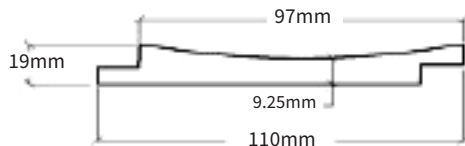

PROFILES

Tambour/Slat Wall Profile

Width 147mm (5.75")
 Length 3048mm (120")
 Thickness 19.00mm (.75")

Concave Profile

Width 110mm (4.30")
 Length 3048mm (120")
 Thickness 19.00mm (.75")

WOODGRAINS

Pecan Snow