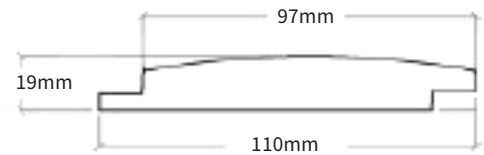

PROFILES

Tambour/Slat Wall Profile

Width 147mm (5.75")
 Length 3048mm (120")
 Thickness 19.00mm (.75")

Concave Profile

Width 110mm (4.30")
 Length 3048mm (120")
 Thickness 19.00mm (.75")

WOODGRAINS

Pecan Snow

Convex Profile

Width 110mm (4.30")
 Length 3048mm (120")
 Thickness 19.00mm (.75")

Contemporary Shiplap

Width 110mm (4.30")
 Length 3048mm (120")
 Thickness 12.60mm (.50")

Standard Shiplap

Width 140mm (5.50")
 Length 3658mm (144")
 Thickness 12.60mm (.50")