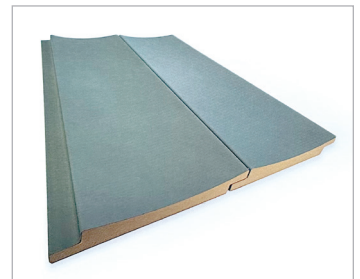

NEXT LEVEL WALL COMPONENTS

WALL TREATMENTS & ACOUSTIC PANELS

PRE-FINISHED TAMBOUR, CONCAVE, CONVEX, CONTEMPORARY, & STANDARD SHIPLAP

ACOUSTIC PANELS

Available in a range of wooden panels with sound-absorbing properties. They don't just look great, they also provide more acoustic comfort. Linear acoustic panels based on veneered MDF slats, mounted on black felt panels. 600 x 3000 x 20 (23-1/2" x 118")

TAMBOUR/SLAT WALL in Pecan Walnut

TAMBOUR/SLAT WALL in Clay
5-3/4" x 120" x 3/4"

CONVEX SHIPLAP in Mystic Blue
4.3" x 120" x 3/4"

CONTEMPORARY SHIPLAP in Sable Black
4.3" x 120" x 1/2"

STANDARD SHIPLAP in Veralinga Oak
5-1/2" x 144" x 1/2"