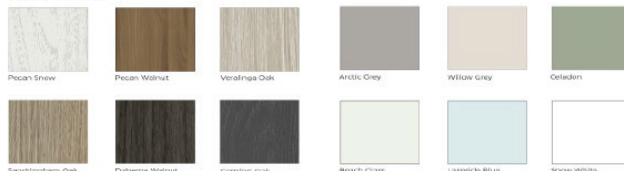

WOODGRAINS

1

2

3

4

SCAN TO SHOP WESTCOAST PRODUCTS ONLINE

CALL TODAY! 604.513.1138 | WestcoastMoulding.com | Visit our showroom at 18810 96 Avenue, Surrey, BC | Monday – Friday, 7:30 am – 4:30 pm

QUALITY PRODUCTS • PREMIUM SERVICE • EXPERT SOLUTIONS