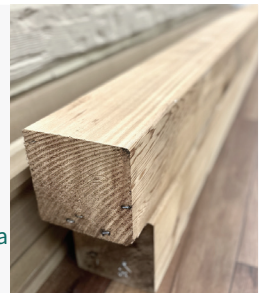

## S4S CEDAR POST

Stain-Grade

51GXTK6X6

6" x 6" x 8' L

Regular \$240.00/Ea

**\$159.60**/Ea